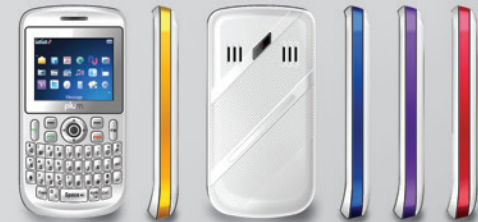

plum

- GSM 850/900/1800/1900 Mhz
- Dual Sim and Dual Standby
- TV Phone
- Qwerty Keypad
- Camera, Video
- FM radio
- Music Player/Movie Player
- Memory Card Slot
- GPRS, MMS, WAP
- Bluetooth
- FCC approved & Certified

Whiz